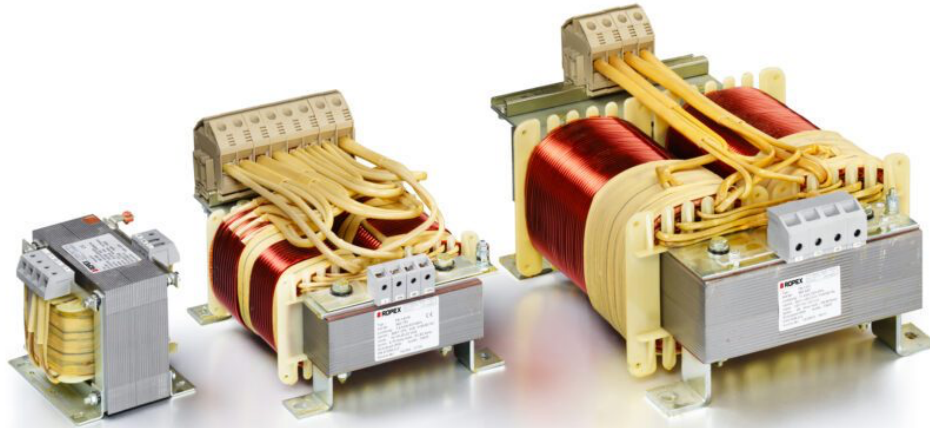

Optimize your machine / process, ROPEX RES impulse heatseal transformers are custom sized and built to suit your heat-sealing application. ROPEX provides the impulse transformer that best fits your requirements. Be it a transformer to power a single straight heat seal band, complex contoured heat seal tool, or a replacement transformer for an existing machine, please contact us.