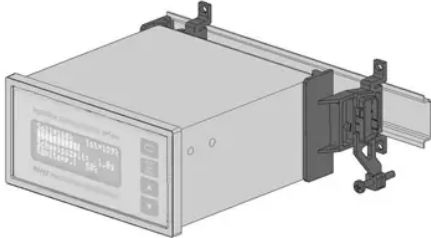

## DIN-ADAPTER (HS)

Designed to enable back panel mounting of RESISTRON and CIRUS heat-seal temperature controllers.

- DIN-Adapter, for panel mount units (DIN-rail TS35)
- Designed to fit RESISTRON and CIRUS panel mount controllers